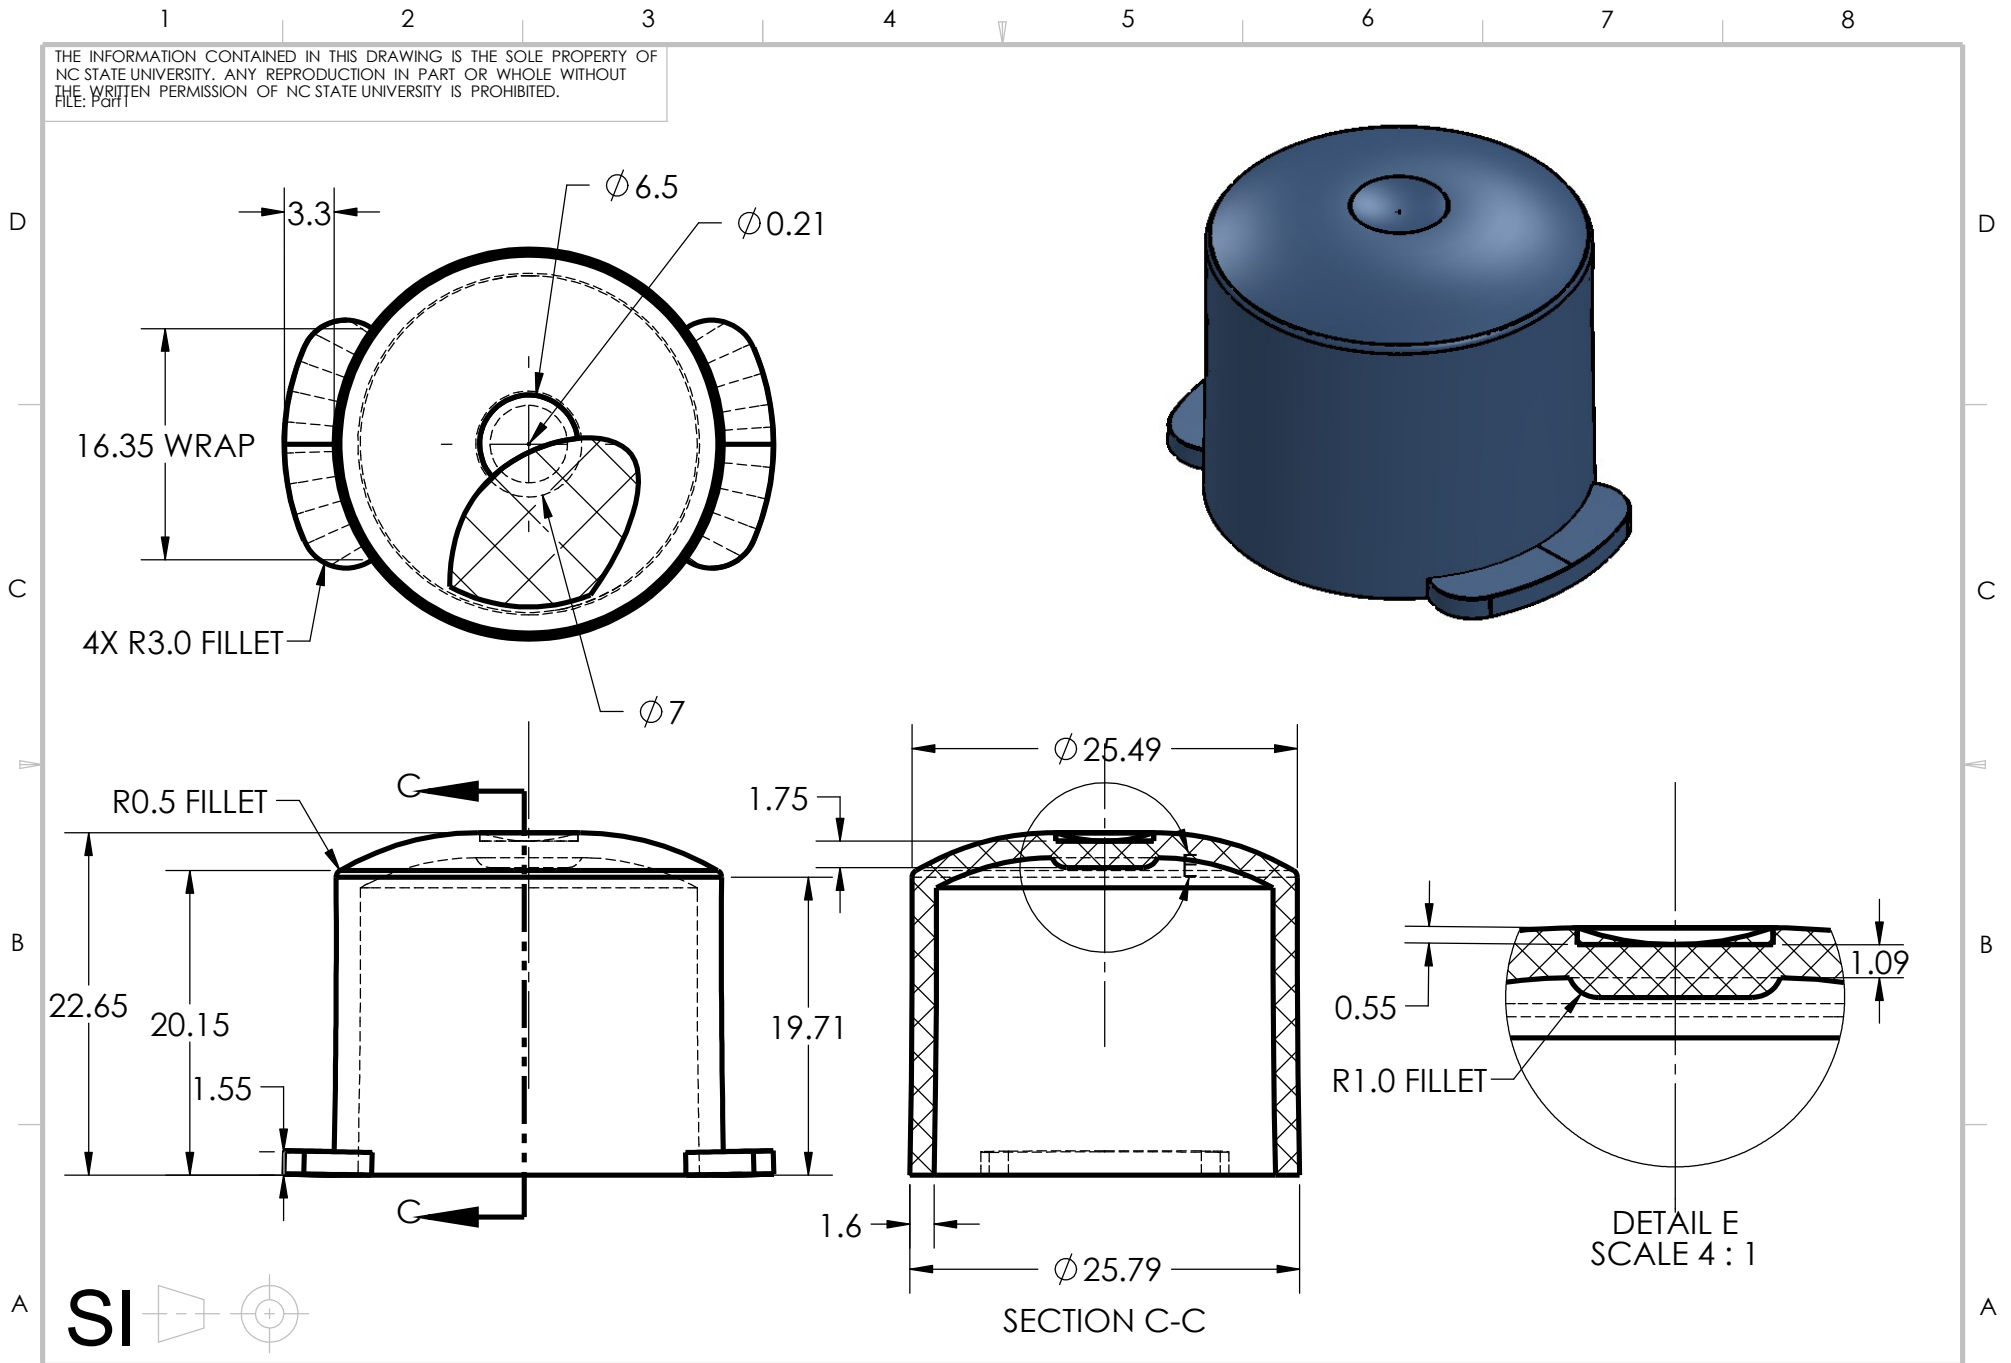

**NORTH CAROLINA STATE UNIVERSITY**  
P.O. BOX 7801  
Raleigh, North Carolina

UNLESS OTHERWISE SPECIFIED  
DIMENSIONS ARE IN MILLIMETERS  
TOLERANCES ARE:  
FRACTIONS DECIMALS ANGLES  
+ .XX+ .XX + 1  
.XXX+.XXX

DRAWN  
**ETHAN STODDARD**  
MATERIAL  
**POLYSTYRENE**

DATE  
**11/30/2017**  
SCALE  
**1:1**

TITLE		<b>CAP</b>	
SIZE	PRT. NO.	#	
<b>A</b>	<b>3</b>	<b>1</b>	