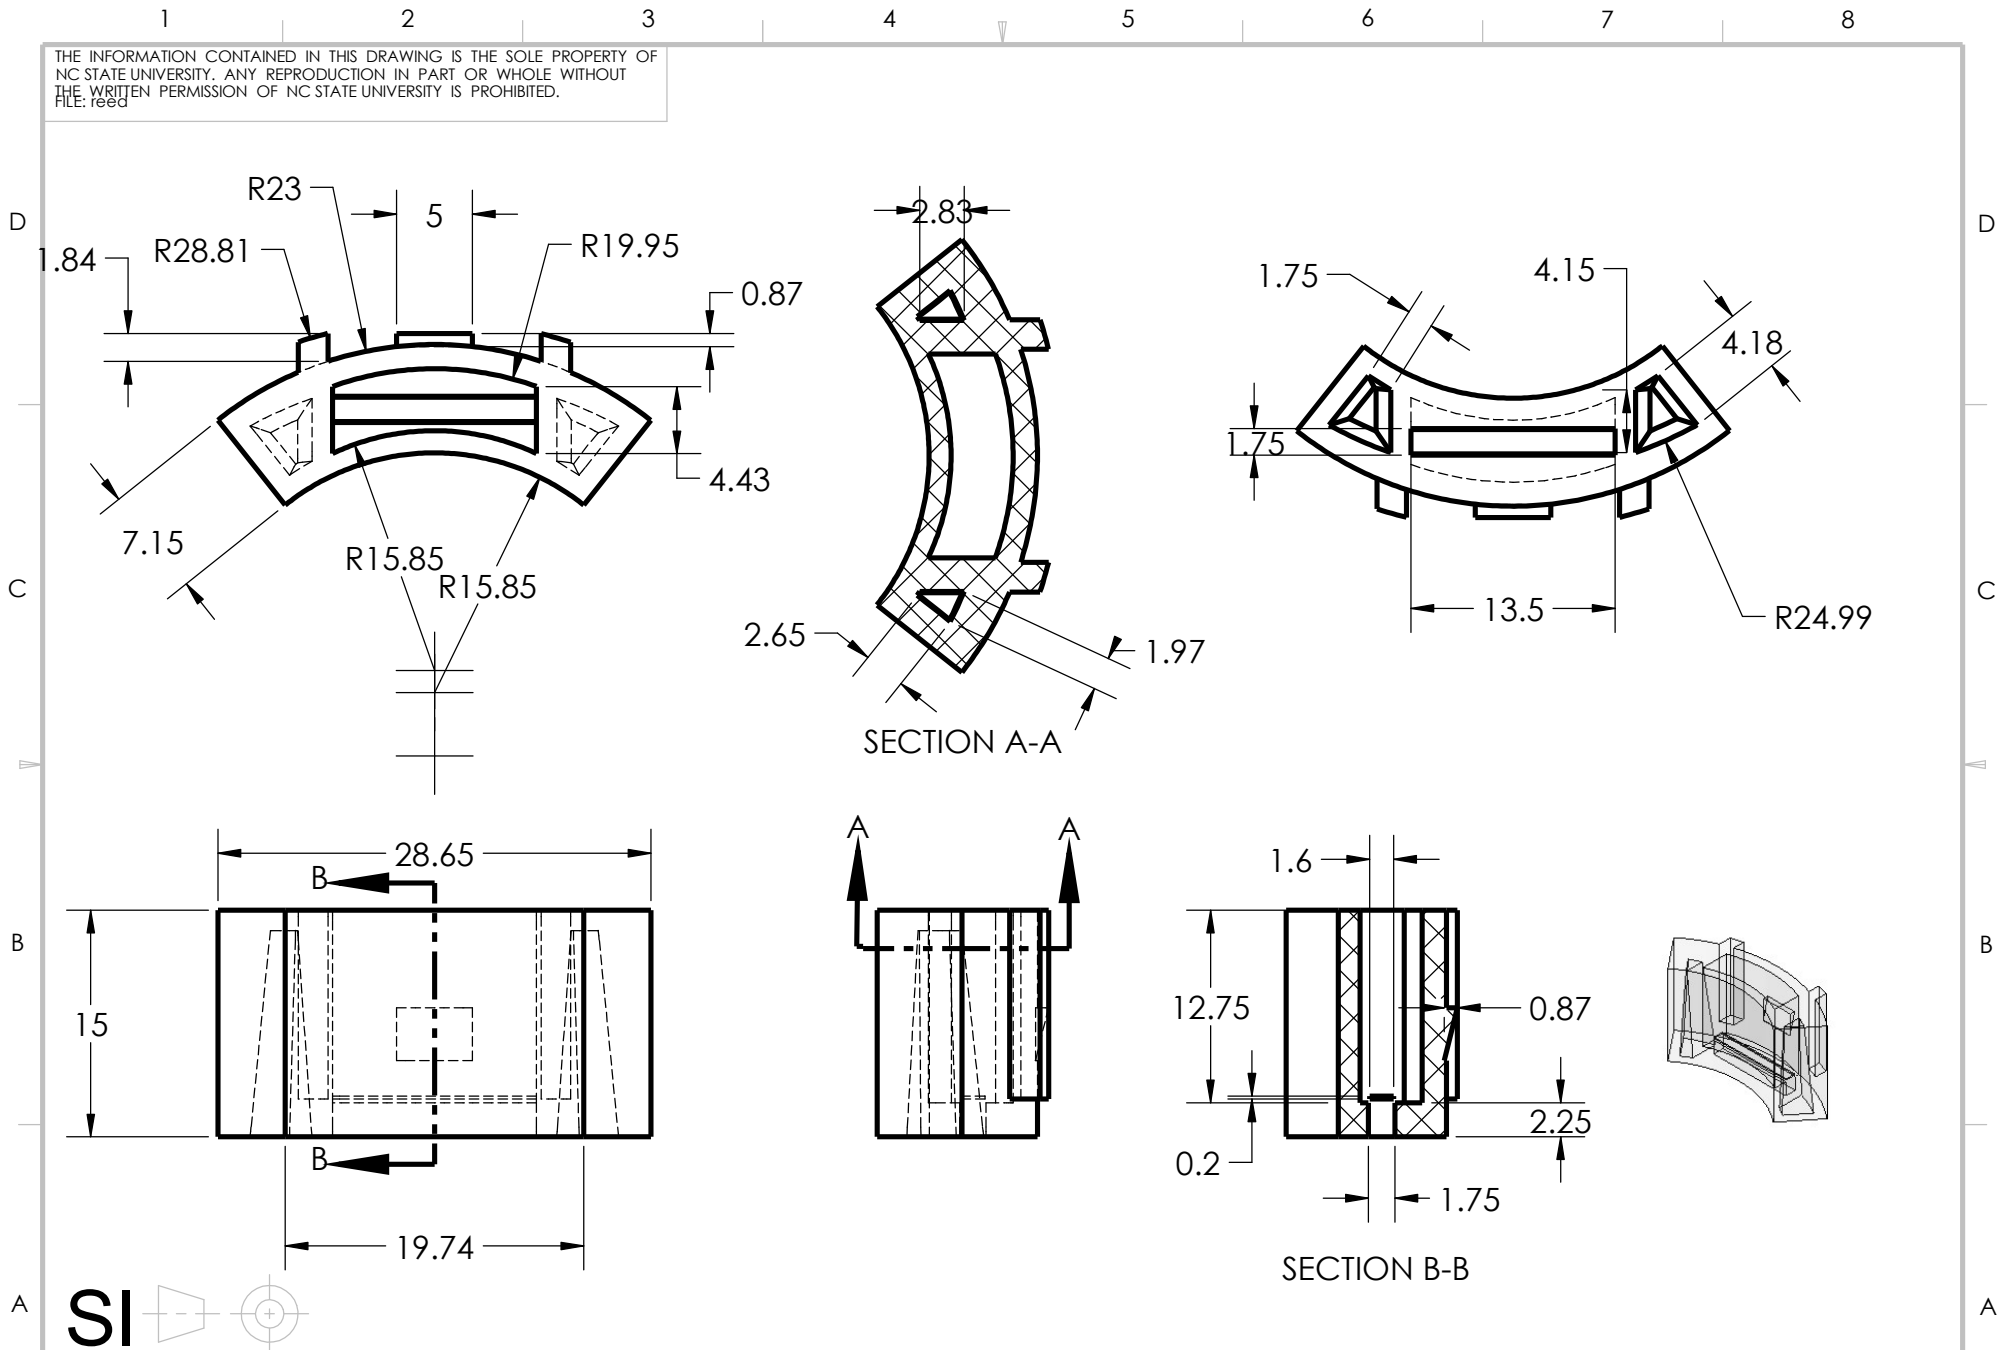

**NORTH CAROLINA STATE UNIVERSITY**

P.O. BOX 7801  
Raleigh, North Carolina

UNLESS OTHERWISE SPECIFIED  
DIMENSIONS ARE IN MILLIMETERS  
TOLERANCES ARE:  
FRACTIONS DECIMALS ANGLES  
+ .XX+ .XX + 1  
.XXX+.XXX

DRAWN  
**ETHAN STODDARD**  
MATERIAL  
**POLYCARBONATE**

DATE  
11/30/2017  
SCALE  
1:1

TITLE  
**HI-FLOW WARNING REED**  
SIZE  
A  
PRT. NO.  
5  
#  
1